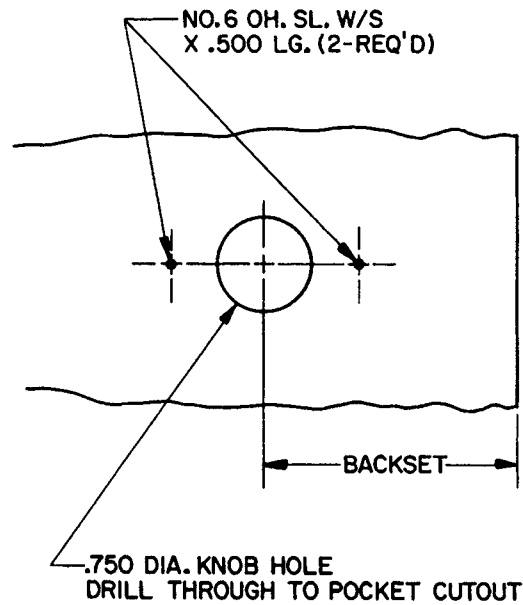

DOOR DETAIL

KNOB DETAIL

NOTE:

- 1.) FOR ADDITIONAL LOCK AND DOOR CUTOUT DIMENSIONS, SEE APPROPRIATE LOCK TEMPLATE.
- 2.) INSTALLATION PLATES ARE NOT REQUIRED FOR THIS TRIM.

EFFECTIVE: 9-1-86 R. Adams

BALDWIN	
5066 KNOB W/ROSETTE	
TEMPLATE NO. VARIATIONS	TEMPLATE NO.
	F044