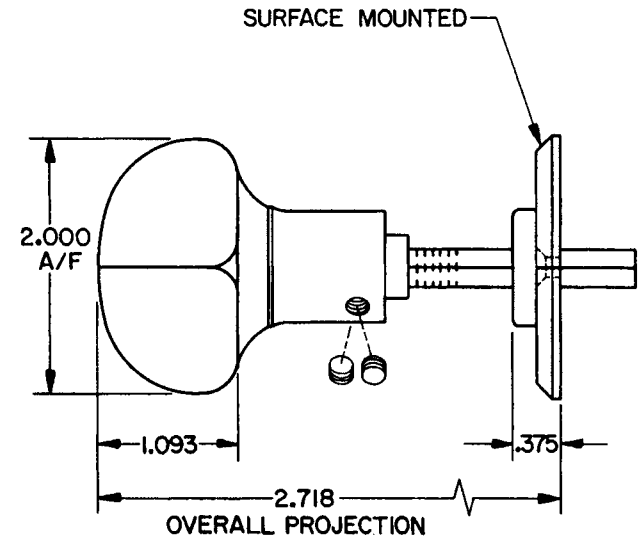

DOOR DETAIL

KNOB DETAIL

NOTE:

- 1.) FOR ADDITIONAL LOCK AND DOOR CUTOUT DIMENSIONS, SEE APPROPRIATE LOCK TEMPLATE.
- 2.) INSTALLATION PLATES ARE NOT REQUIRED FOR THIS TRIM.

EFFECTIVE: 9-1-86 R. Adams

BALDWIN	
5066 KNOB W/ROSETTE	
TEMPLATE NO. VARIATIONS	TEMPLATE NO.
	F044