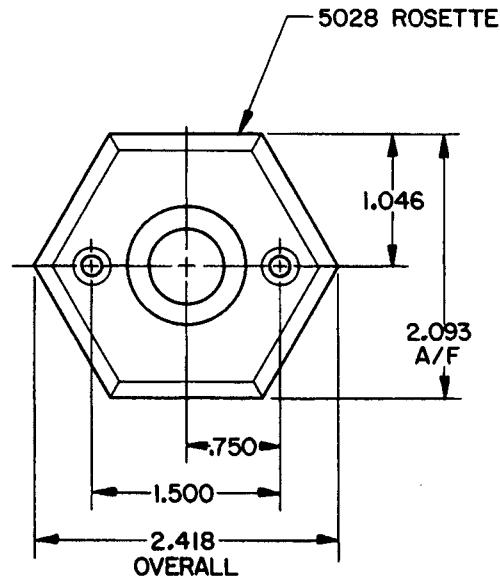

DOOR DETAIL

KNOB DETAIL

NOTE:

- 1.) FOR ADDITIONAL LOCK AND DOOR CUTOUT DIMENSIONS, SEE APPROPRIATE LOCK TEMPLATE.
- 2.) INSTALLATION PLATES ARE NOT REQUIRED FOR THIS TRIM.

EFFECTIVE: 9-1-86 R. Adams

BALDWIN	
5066 KNOB W/ROSETTE	
TEMPLATE NO. VARIATIONS	TEMPLATE NO.
	F044