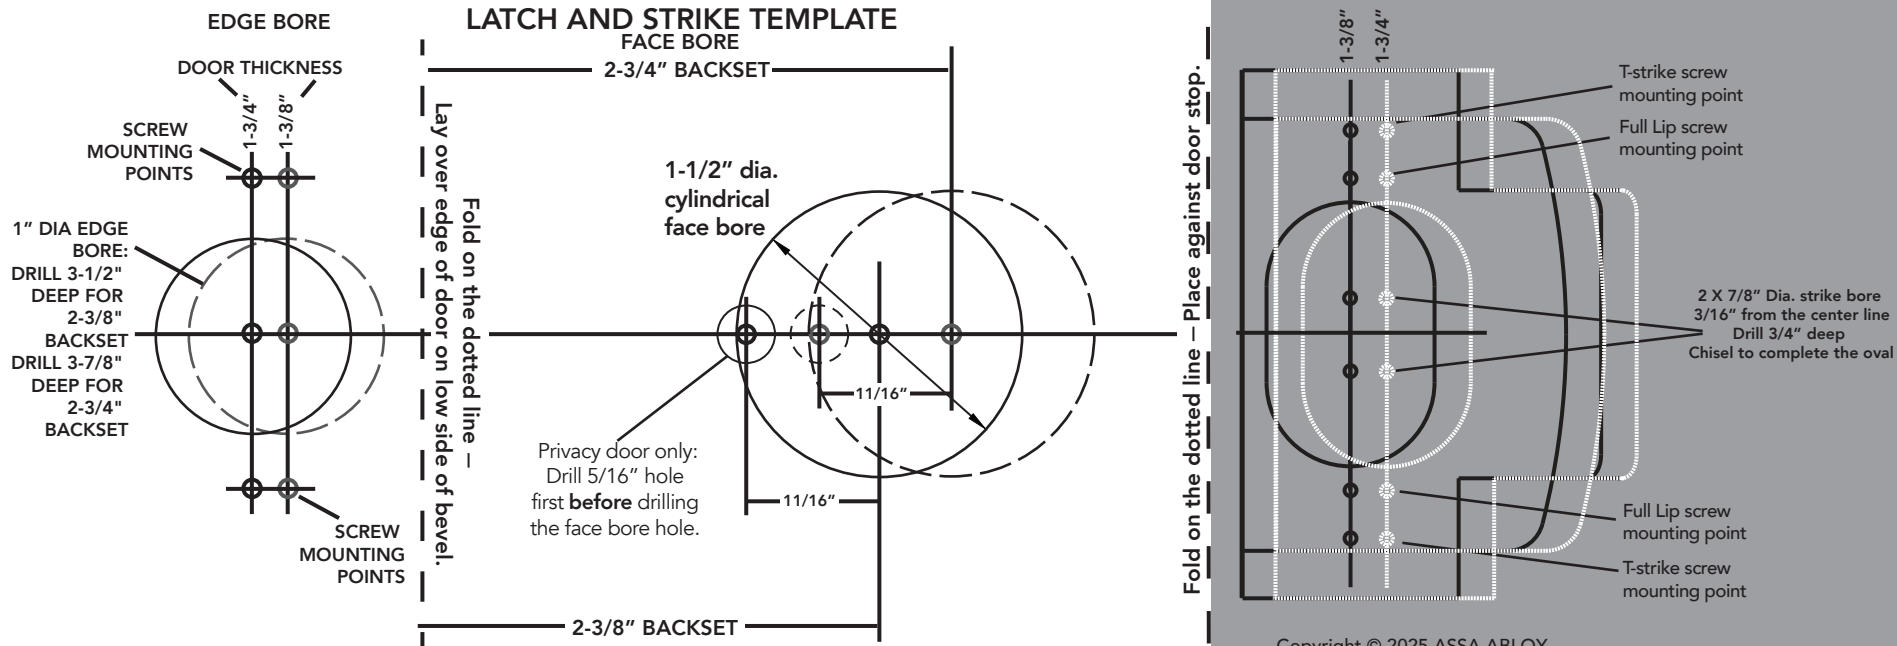

LATCH AND STRIKE TEMPLATE

Visit www.baldwinhardware.com for Limited Lifetime Mechanical Warranty and Finish Warranty information.

Copyright © 2025 ASSA ABLOY
Americas Residential Inc. All rights reserved

PK.1068EFS Rev 01